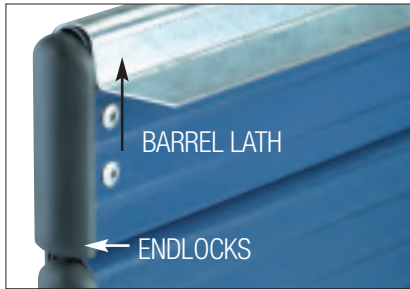

CFC FREE INSULATION

Insulation infill is dimensionally designed to easily slide into the interlocking twin skins of **INSULATH®** SECTION

Available from stock.
 Insulation infill supplied in 195 metre packs.

VISION PANELS

Vision Panel punching is available.
 Vision panels can also be supplied.

ENDLOCKS

A universal non-handed plastic endlock (Protected by design).
 Available from stock.
 Supplied in 250's.

WIND ENDLOCKS

Universal aluminium Wind Endlock, protected by design right with added security features.
 Available from stock.
 Supplied in 100's.

BARREL LATH

Is specifically designed to connect twin interlocked skins to a 127mm (5") barrel and is protected by design right. Significantly reduces curtain wrap size with a consistent uniform wrap.

Supplied in 8.4 metre lengths.

SIDE VIEW
 OF A
 BARREL LATH

SELF-LOCK GUIDE SYSTEM

Unique self-locking feature that connects a plastic double brush strip carrier to the **INSULATH®** galvanised guide. A brush strip seal completes this highly durable system.